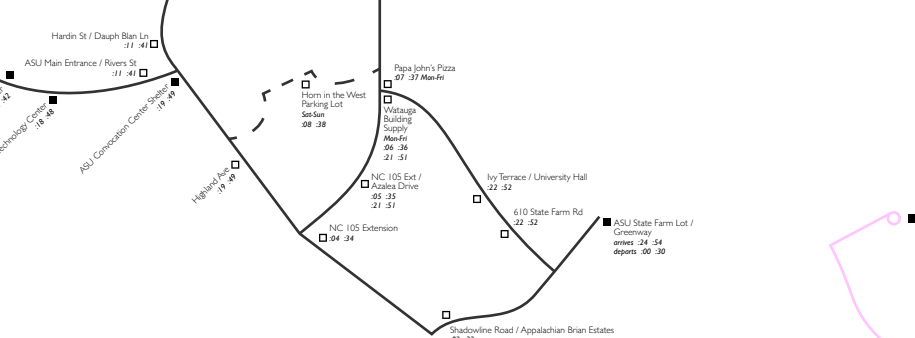

Green West

Express

ASU Fall/Spring: 7:10am-6:17pm Monday-Friday and exam days
Stops at listed stops only.

Purple

Red

State Farm

Gold

Pop 105

ASU home football game days Bus 1 extends service until two hours after game ends.
Buses stop at listed stops only.

Green East

Pink

Blue

AppalCart Schedules & Routes Legend

1. Route
   - Route Stop
   - Sheltered Route Stop
   - Bus 1 / Bus 2 / Bus 3
2. Designed by Rachel Wagner
   www.sphoeveler.com

Orange

Bus 1: ASU Fall/Spring: 6:55am-9:48pm Monday-Friday
Winter Break/Summer: 6:55am-7:48pm Monday-Friday
Saturday: 8:55am-4:48pm
Bus 2: ASU Fall/Spring: 7:10am-5:33pm Monday-Friday
ASU home football game days Bus 1 extends service until two hours after game ends.
Buses stop at listed stops only.

Teal

Silver

ASU Fall/Spring: 7:03am-9:33pm Monday-Friday
Summer: 7:03am-6:03pm Monday-Friday
Stops at listed stops only.