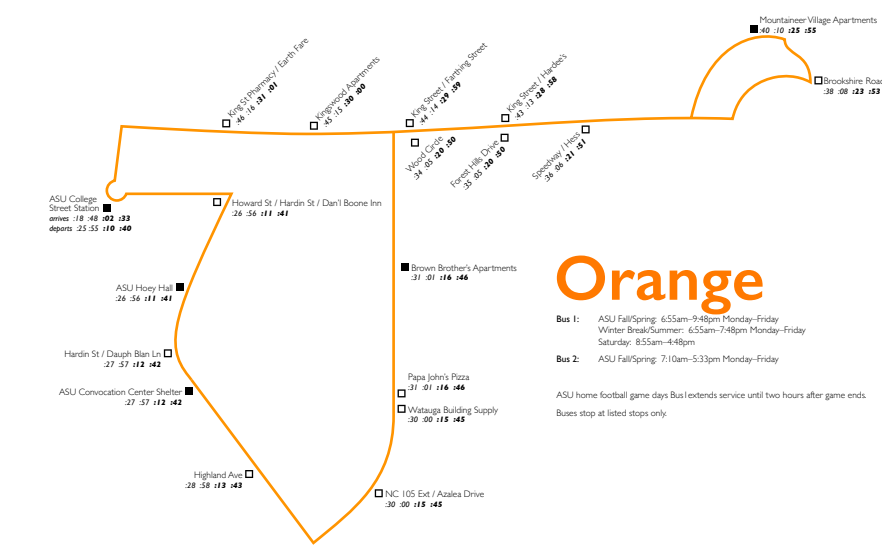

Orange

Bus 1: ASU Fall/Spring: 6:55am-9:48pm Monday-Friday
Winter Break/Summer: 6:55am-7:48pm Monday-Friday
Saturday: 8:55am-4:48pm
Bus 2: ASU Fall/Spring: 7:10am-5:33pm Monday-Friday
ASU home football game days Bus 1 extends service until two hours after game ends.
Buses stop at listed stops only.