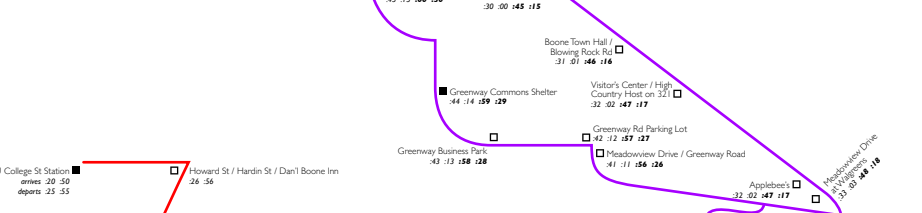

Green West

Express

ASU Fall/Spring: 7:10am-6:17pm Monday-Friday and exam days
Stops at listed stops only.

Purple

Red

State Farm

Gold

Pop 105

ASU home football game days Bus 1 extends service until two hours after game ends.
Buses stop at listed stops only.

Green East

Pink

Blue

AppalCart Schedules & Routes Legend

1. Route
   - Route Stop
   - Sheltered Route Stop
   - Bus 1 / Bus 2 / Bus 3
2. Designed by Rachel Wagner
   www.sphoeveler.com

Orange

Bus 1: ASU Fall/Spring: 6:55am-9:48pm Monday-Friday
Winter Break/Summer: 6:55am-7:48pm Monday-Friday
Saturday: 8:55am-4:48pm
Bus 2: ASU Fall/Spring: 7:10am-5:33pm Monday-Friday
ASU home football game days Bus 1 extends service until two hours after game ends.
Buses stop at listed stops only.

Teal

Silver

ASU Fall/Spring: 7:03am-9:33pm Monday-Friday
Summer: 7:03am-6:03pm Monday-Friday
Stops at listed stops only.