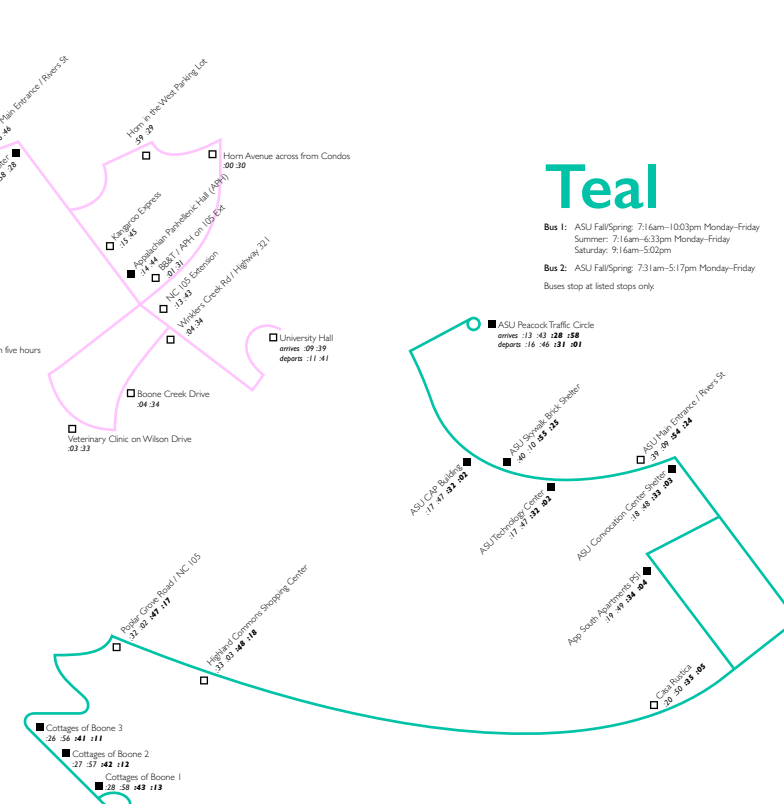

Green West

Express

ASU Fall/Spring: 7:10am-6:17pm Monday-Friday and exam days
Stops at listed stops only.

Purple

Red

State Farm

Gold

Pop 105

ASU home football game days Bus 1 extends service until two hours after game ends.
Buses stop at listed stops only.

Green East

Pink

Blue

AppalCart Schedules & Routes Legend

1. Route
   - Route Stop
   - Sheltered Route Stop
   - Bus 1 / Bus 2 / Bus 3
2. Designed by Rachel Wagner
   www.sphoeveler.com

Orange

Bus 1: ASU Fall/Spring: 6:55am-9:48pm Monday-Friday
Winter Break/Summer: 6:55am-7:48pm Monday-Friday
Saturday: 8:55am-4:48pm
Bus 2: ASU Fall/Spring: 7:10am-5:33pm Monday-Friday
ASU home football game days Bus 1 extends service until two hours after game ends.
Buses stop at listed stops only.

Teal

Silver

ASU Fall/Spring: 7:03am-9:33pm Monday-Friday
Summer: 7:03am-6:03pm Monday-Friday
Stops at listed stops only.