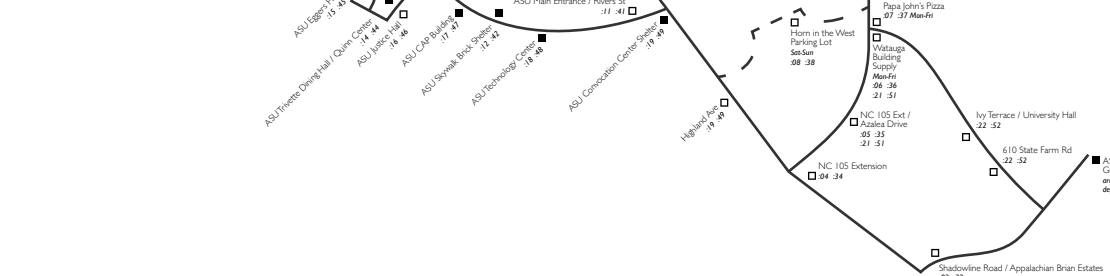

Green West

Express

ASU Fall/Spring: 7:10am-6:17pm Monday-Friday and exam days
Stops at listed stops only.

Purple

Red

State Farm

Gold

Pop 105

ASU home football game days Bus 1 extends service until two hours after game ends.
Buses stop at listed stops only.

Green East

Pink

Blue

AppalCart Schedules & Routes Legend

1. Route
   - Route Stop
   - Sheltered Route Stop
   - Bus 1 / Bus 2 / Bus 3
2. Designed by Rachel Wagner
   www.sphoeveler.com

Orange

Bus 1: ASU Fall/Spring: 6:55am-9:48pm Monday-Friday
Winter Break/Summer: 6:55am-7:48pm Monday-Friday
Saturday: 8:55am-4:48pm
Bus 2: ASU Fall/Spring: 7:10am-5:33pm Monday-Friday
ASU home football game days Bus 1 extends service until two hours after game ends.
Buses stop at listed stops only.

Teal

Silver

ASU Fall/Spring: 7:03am-9:33pm Monday-Friday
Summer: 7:03am-6:03pm Monday-Friday
Stops at listed stops only.