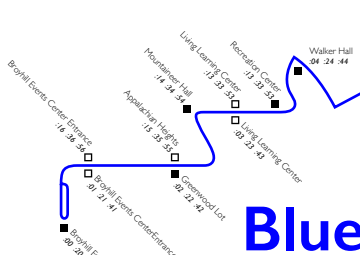

Green West

Express

ASU Fall/Spring: 7:10am-6:17pm Monday-Friday and exam days
Stops at listed stops only.

Purple

Red

State Farm

Gold

Pop 105

ASU home football game days Bus 1 extends service until two hours after game ends.
Buses stop at listed stops only.

Green East

Pink

Blue

AppalCart Schedules & Routes Legend

1. Route
   - Route Stop
   - Sheltered Route Stop
   - Bus 1 / Bus 2 / Bus 3
2. Designed by Rachel Wagner
   www.sphoeveler.com

Orange

Bus 1: ASU Fall/Spring: 6:55am-9:48pm Monday-Friday
Winter Break/Summer: 6:55am-7:48pm Monday-Friday
Saturday: 8:55am-4:48pm
Bus 2: ASU Fall/Spring: 7:10am-5:33pm Monday-Friday
ASU home football game days Bus 1 extends service until two hours after game ends.
Buses stop at listed stops only.

Teal

Silver

ASU Fall/Spring: 7:03am-9:33pm Monday-Friday
Summer: 7:03am-6:03pm Monday-Friday
Stops at listed stops only.